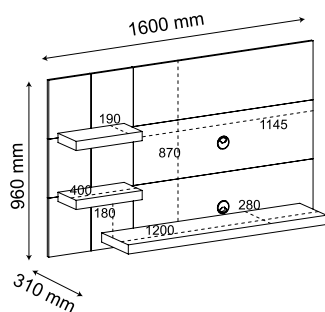

PINTURA 3D NO
ACABAMENTO RIPADO

Pintura 3D en acabado ripado.
3D painting in slatted finishing.

CLIQUE AQUI
VÍDEO DO PRODUTO

CLIQUE AQUI
VÍDEO DE MONTAGEM