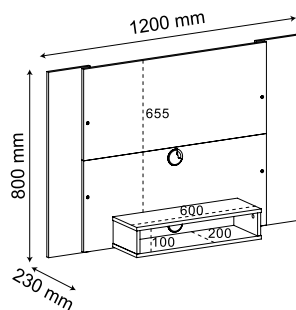

PINTURA 3D NO ACABAMENTO RIPADO

*Pintura 3D en acabado ripado.
3D painting in slatted finishing.*