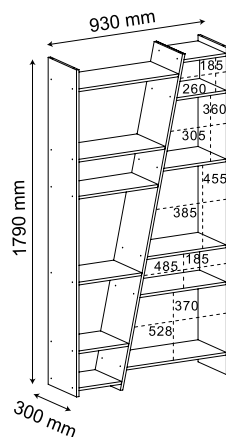

[CLIQUE AQUI](#)
VÍDEO DO PRODUTO

[CLIQUE AQUI](#)
VÍDEO DE MONTAGEM