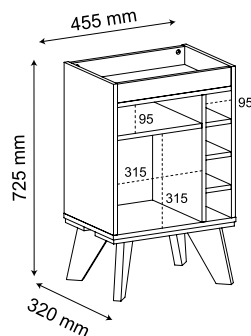

25mm MDF feet.

Space for bottles.

Off White

Off White  
Off White

Pinho

Pino  
Pine

Preto

Negro  
Black