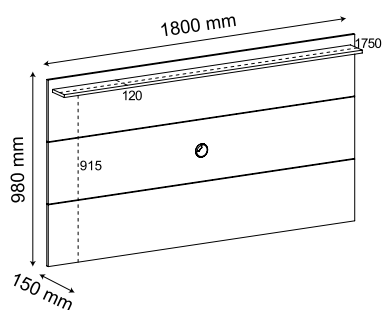

Acompanha
SUPORTE PARA TV

Prateleira pode ser montada na parte superior ou inferior do painel

Acompaña herrajes para fijar la TV.
Anaquel puede ser armada en la parte superior o inferior del panel.

Comes with hardware to attach the TV.
Shelf can be assembled on top or bottom.

Pinho

Pino
Pine

Branco

Blanco
White

Preto

Negro
Black