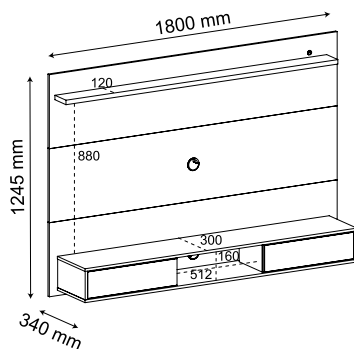

CLIQUE AQUI
VÍDEO DO PRODUTO

CLIQUE AQUI
VÍDEO DE MONTAGEM