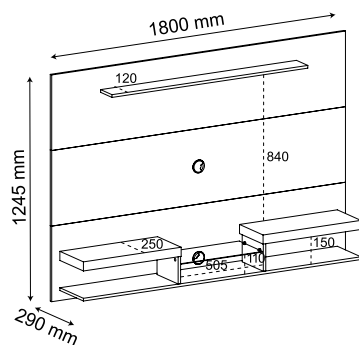

CLIQUE AQUI
VÍDEO DO PRODUTO

CLIQUE AQUI
VÍDEO DE MONTAGEM