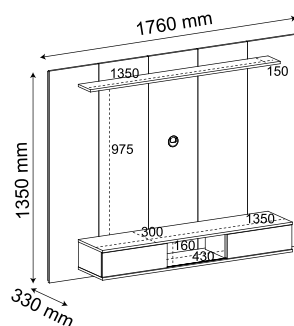

CLIQUE AQUI
VÍDEO DO PRODUTO

CLIQUE AQUI
VÍDEO DE MONTAGEM