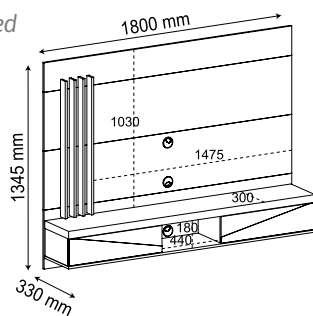

[CLIQUE AQUI](#)

TAMBURATO

50mm

Acompanha
SUPORE PARA TV

Portas basculantes

DETALHE RIPADO
pode ser montado do lado
direito ou esquerdo

Tapa de Tamburato de 50mm.
Acompanha ferrajes para fixar la TV.
Puertas basculantes.
El detalle ripado se puede montar
en el lado derecho o izquierdo.

50mm Tamburato.
Comes with hardware to attach the TV.
Tilting doors.
Ripped detail may be mounted
on right or left side.

Rústico / Preto

Rústico / Negro
Rustic / Black

Off White / Pinho

Off White / Pino
Off White / Pine

**DETALHES EM
ESPELHO**

Detalles en espejo
Mirror details