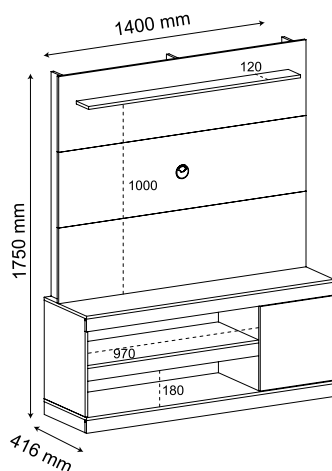

Acompanha
SUPORE PARA TV

Porta com dobradiças de metal

Rodízios

*Acompaña herrajes para fijar la TV.
Puerta con bisagras de metal.
Ruedas.*

*Comes with hardware to attach the TV.
Door with metal hinges.
Casters.*

Off White / Pinho Ripado

*Off White / Pino Ripado
Off White / Slatted Pine*

PINTURA 3D NO ACABAMENTO RIPADO

*Pintura 3D en acabado ripado.
3D painting in slatted finishing.*