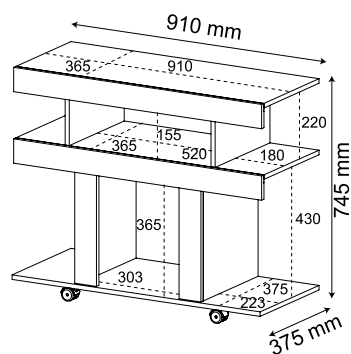

1 RACK GUAÍBA

42"

40"

Rodízios

Ruedas.

Casters.

Amêndoa / Off White

Almendra / Off White

Walnut / Off White

RODÍZIOS

Ruedas.

Casters.

CLIQUE AQUI

VÍDEO DO PRODUTO

CLIQUE AQUI

VÍDEO DE MONTAGEM