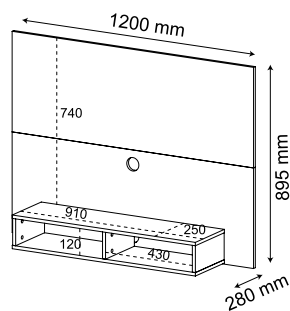

Pinho

Pino
Pine