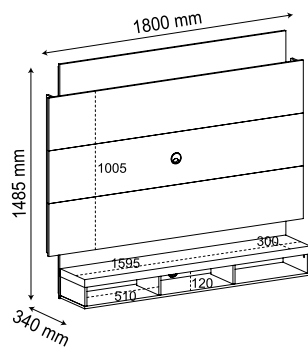

CLIQUE AQUI
VÍDEO DO PRODUTO