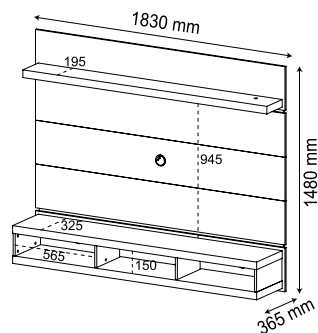

Off White / Pinho

Off White / Pino
Off White / Pine

CLIQUE AQUI
VÍDEO DO PRODUTO

CLIQUE AQUI
VÍDEO DE MONTAGEM