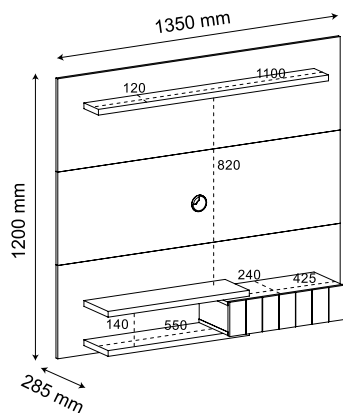

Acompanha
SUPORTE PARA TV

Prateleiras para decoração
de 25mm de espessura

Nicho com
PORTA BASCULANTE

Acompaña herrajes para fijar la TV.
Estantes para decoración de 25mm.
Nicho con puerta basculante.

Comes with hardware to attach the TV.
25mm shelves for decorating.
Niche with tilting door.

Pinho / Off White

Pino / Off White
Pine / Off White

**DETALHES USINADOS
EM BAIXO RELEVO**

Detalles de abajo relieve.
Low relief details.

Amêndoa / Off White

Almendra / Off White
Walnut / Off White