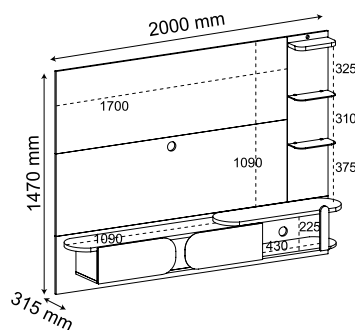

CLIQUE AQUI
VÍDEO DO PRODUTO

CLIQUE AQUI
VÍDEO DE MONTAGEM