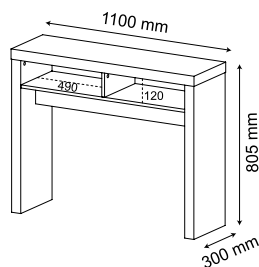

[CLIQUE AQUI](#)
VÍDEO DO PRODUTO

[CLIQUE AQUI](#)
VÍDEO DE MONTAGEM