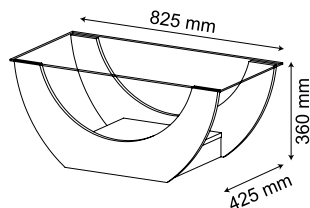

2 MESA DE CENTRO ONDA

VIDRO TEMPERADO 5mm

Laterais de MDF 15mm

Vidrio templado de 5mm.
Laterais de MDF de 15 mm.

5mm tempered glass.
15mm MDF sides.

Amêndoa / Off White

Almendra / Off White
Walnut / Off White

3 MESA DE APOIO LUCK

**100%
MDF**

2 mesas com
tampo redondo
de 25mm

2 mesas con tapa redonda de 25mm.

2 tables with 25mm round top.