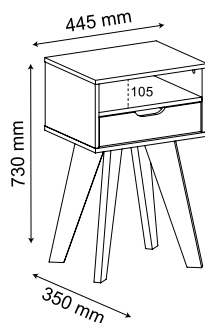

CLIQUE AQUI
VÍDEO DO PRODUTO

CLIQUE AQUI
VÍDEO DE MONTAGEM