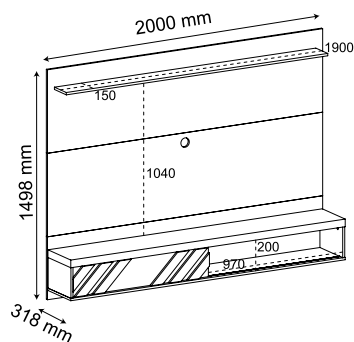

Carvalho / Off White

Roble / Off White
Oak / Off White

**PORTA DESLIZANTE COM
DETALHES EM ALTO RELEVO**

Puerta deslizante con detalles en alto relieve.
Sliding door with high relief details.