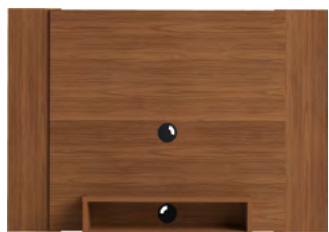

Cedro - Cedro / Off White

*Cedro - Cedar / Off White
Cedar - Cedar / Off White*

Acompaña herrajes para fijar la TV.
Lateral reversible.

Comes with hardware to attach the TV.
Reversible panel.