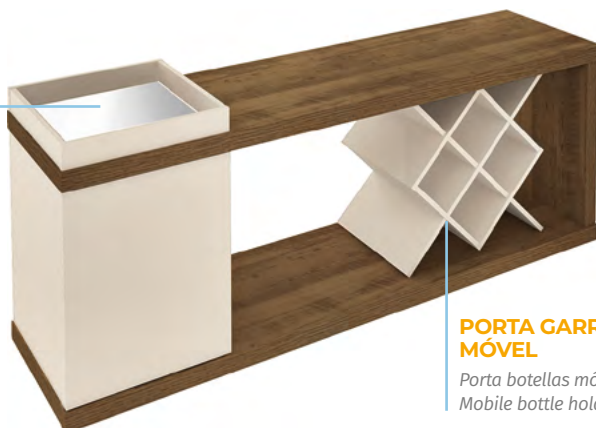

*One internal shelf with height adjustment.*

Carvalho / Grafite

Roble / Grafito  
Oak / Graphite

**ESPELHO NO TAMPO**

Espejo en la tapa  
Mirror on the top

Pinho / Off White

Pino / Off White  
Pine / Off White