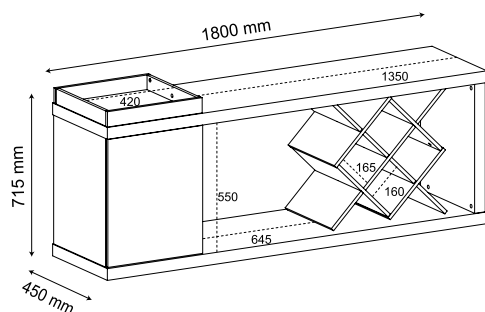

1 RACK BAR MADRID

60"

60"

TAMBURATO
com pintura
50mm texturizada

MÓVEL MULTIUSO:
Rack, Bar ou Aparador

Porta com dobradiças metálicas

Porta garrafas pode ser colocado em diferentes posições

Uma prateleira interna com regulagem de altura

Mueble multiuso: Rack, Bar o Aparador.

Puerta con bisagras de metal.

Porta botellas puede ser colocado en diferentes posiciones.

Tamburato de 50mm con pintura texturizada.

Una balda interna con ajuste de altura.

Multipurpose furniture: TV Stand, Bar or Sideboard.

Door with metal hinges.

Bottle holder may be placed in different positions.

Textured painting 50mm Tamburato.

One internal shelf with height adjustment.