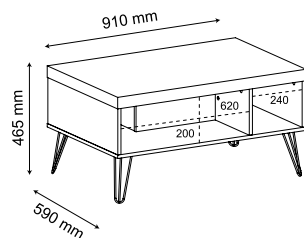

2 MESA DE CENTRO **LIBERTY**

TAMBURATO
50mm
com pintura
texturizada

Tamburato de 50mm con
pintura texturizada.

Textured painting
50mm Tamburato.

Carvalho
Roble
Oak

PÉS METÁLICOS

Pies metálicos.
Metallic feet.