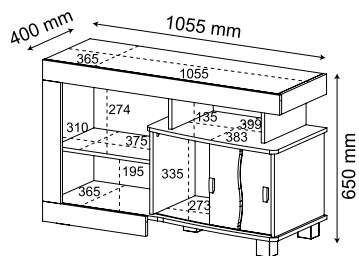

1 RACK **SENNA**

42"

42"

PORTA CURVA DESLIZANTE

Puerta curva deslizante.

Sliding curve door.

CLIQUE AQUI

VÍDEO DO PRODUTO

CLIQUE AQUI

VÍDEO DE MONTAGEM