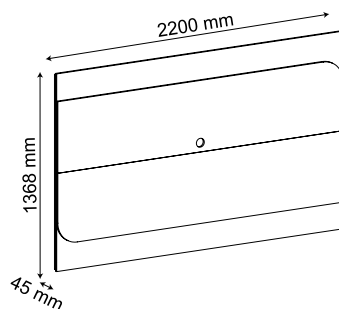

*Ideal for large TVs.  
Comes with hardware to attach the TV.  
Elegant curved details.*

**Cedro / Off White**

*Cedro / Off White  
Cedar / Off White*

**Pinho / Off White**

*Pinho / Off White  
Pine / Off White*