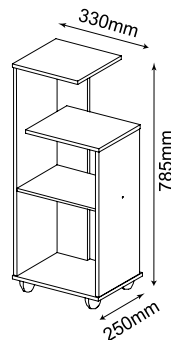

Amêndoa / Preto

Almendra / Negro
Walnut / Black