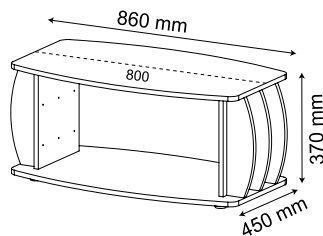

2 MESA DE CENTRO **CARIBE**

Detalhes laterais arredondados

Detalles laterales redondeados.

Rounded side details.

Pinho

Pino
Pine